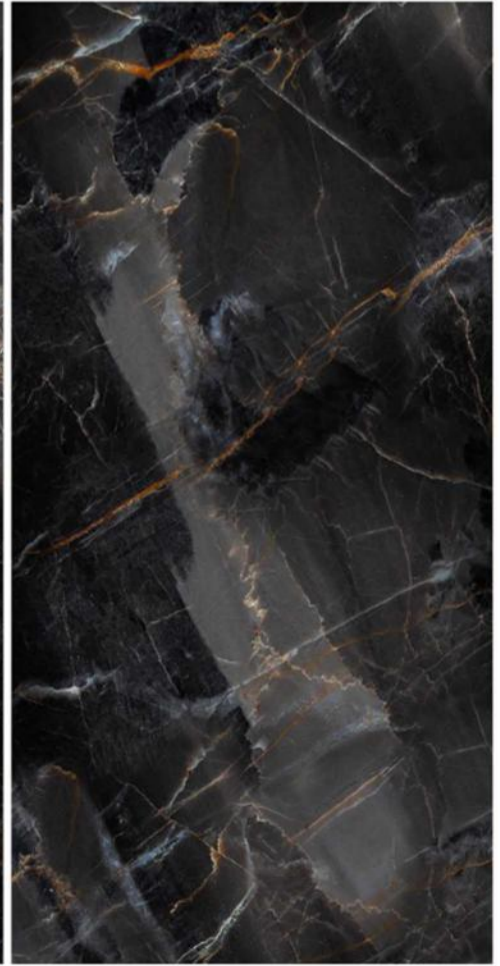

1200X
600mm

FLOOR

WALL

DIGITAL
PRINTING

PORCELAIN

RECTIFIED

SURFACE : GLAZED POLISHED
MORANO