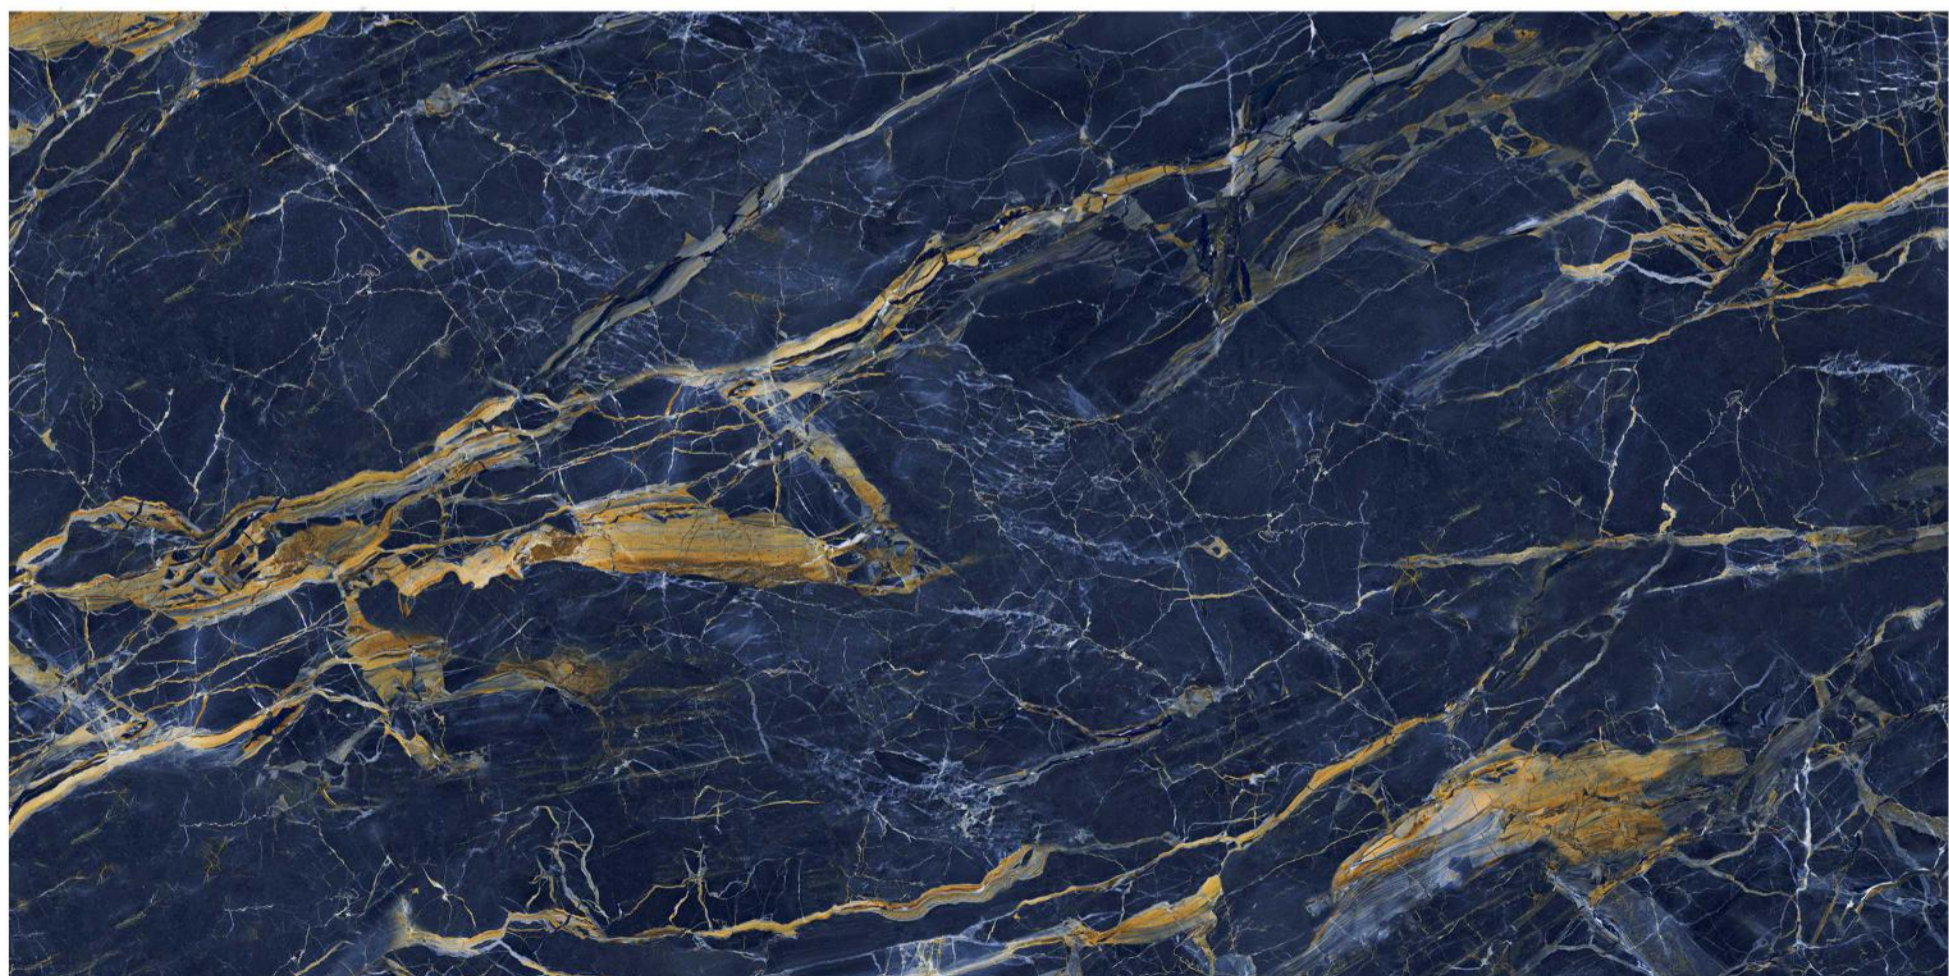

1200X
600mm

FLOOR

WALL

DIGITAL
PRINTING

PORCELAIN

RECTIFIED

SURFACE : GLAZED POLISHED
PULPIS CREAM

ELARIA BLUE