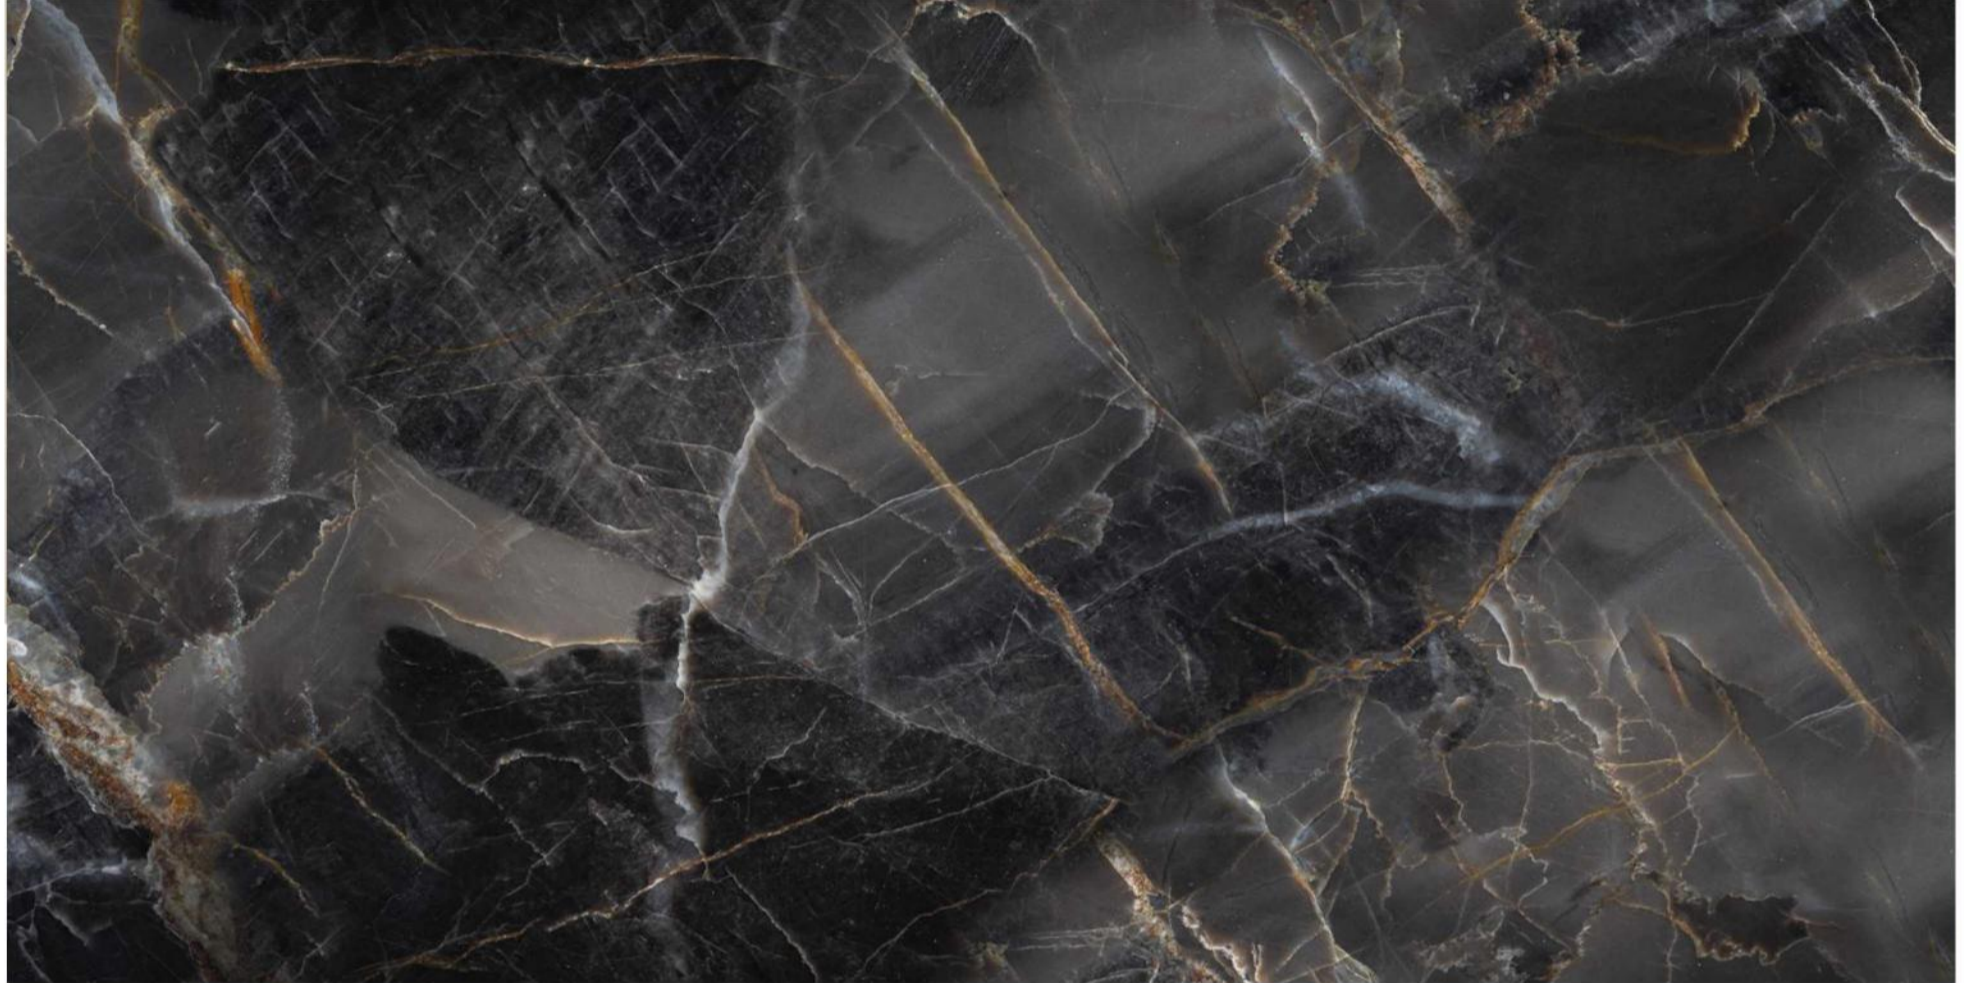

SURFACE : GLAZED POLISHED  
MORANO

1200X  
600mm

FLOOR

WALL

DIGITAL  
PRINTING

PORCELAIN

RECTIFIED

SURFACE : GLAZED POLISHED  
DAVIN