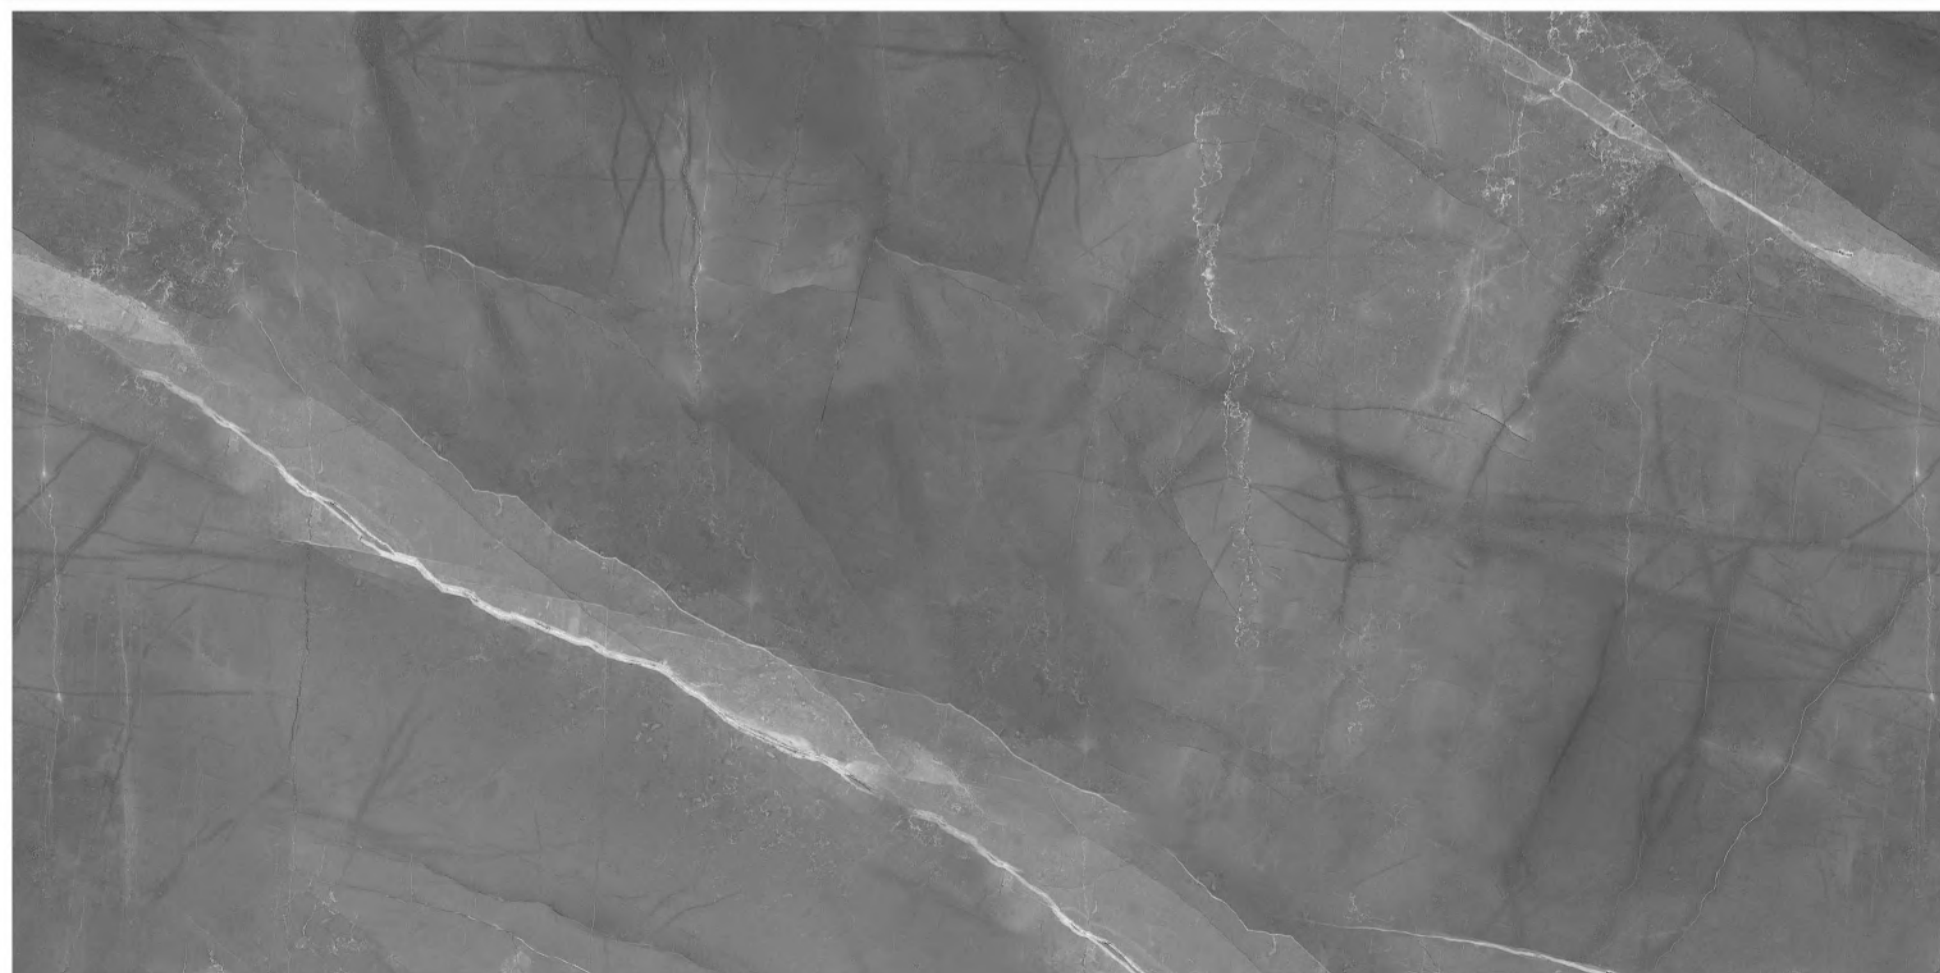

1200X
600mm

FLOOR

WALL

DIGITAL
PRINTING

PORCELAIN

RECTIFIED

SURFACE : GLAZED POLISHED
PULPIS GREY

PULPIS GREY