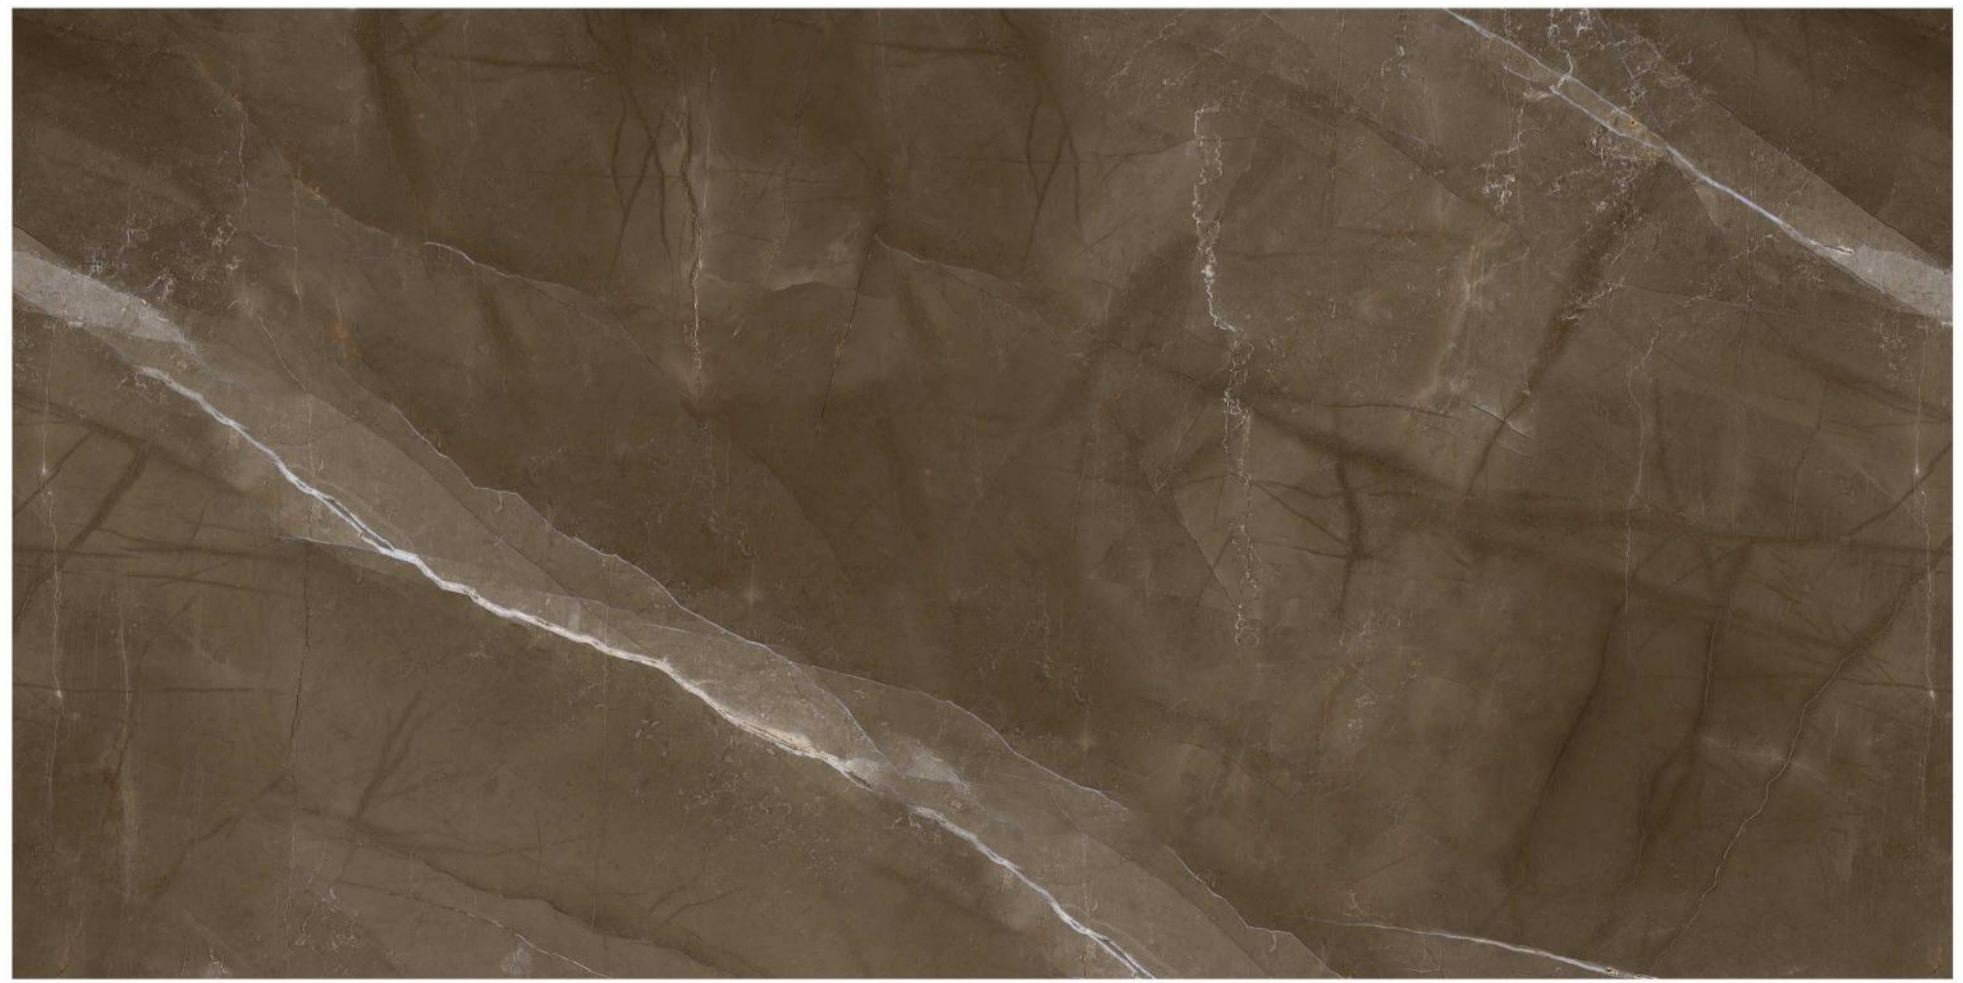

1200X  
600mm

1200X  
600mm

SURFACE : SUGAR EFFECT/SOFT MATT/GLAZED POLISHED  
CALACATTA SILVA

1200X  
600mm

SURFACE : GLAZED POLISHED  
PULPIS CREAM

PULPIS BROWN

1200X  
600mm

FLOOR