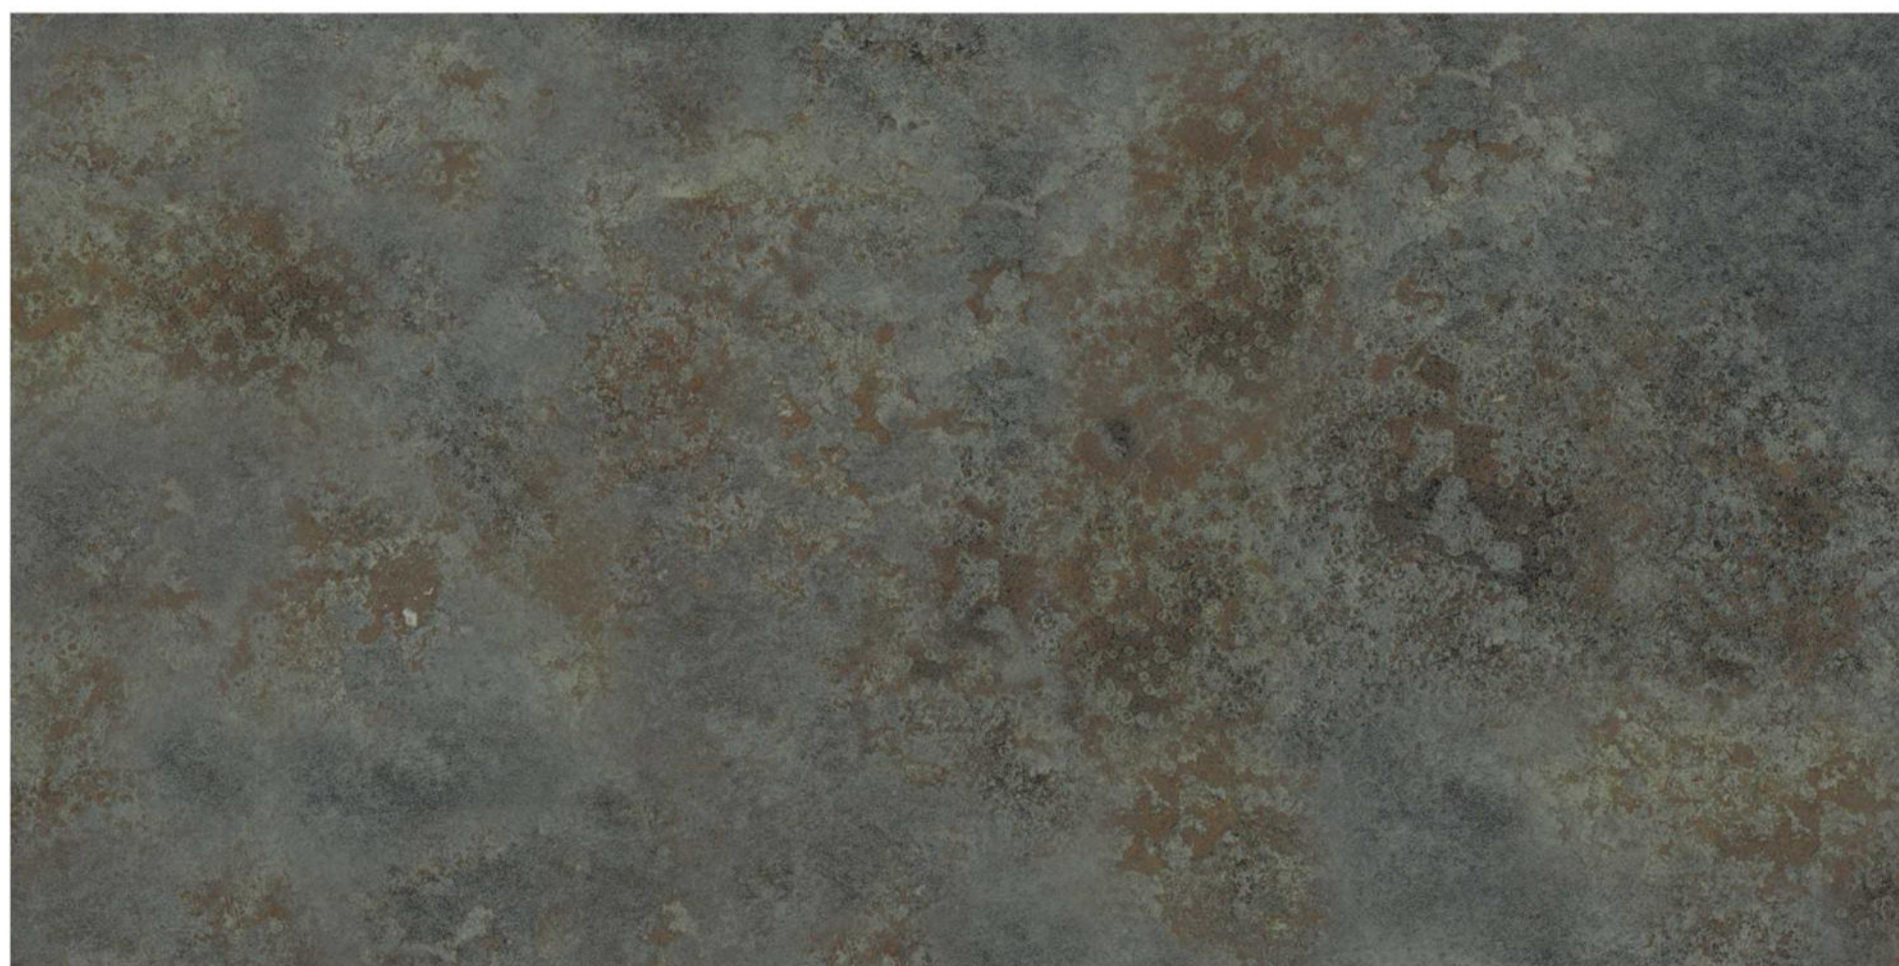

RECTIFIED

SURFACE : HARD MATT  
MARBONITE LIGHT GREY

MARBONITE GREY

1200X  
600mm

SURFACE : HARD MATT  
OXIDO

1200X  
600mm

SURFACE : HARD MATT  
STONETECH GREY

STONETECH LIGHT GREY