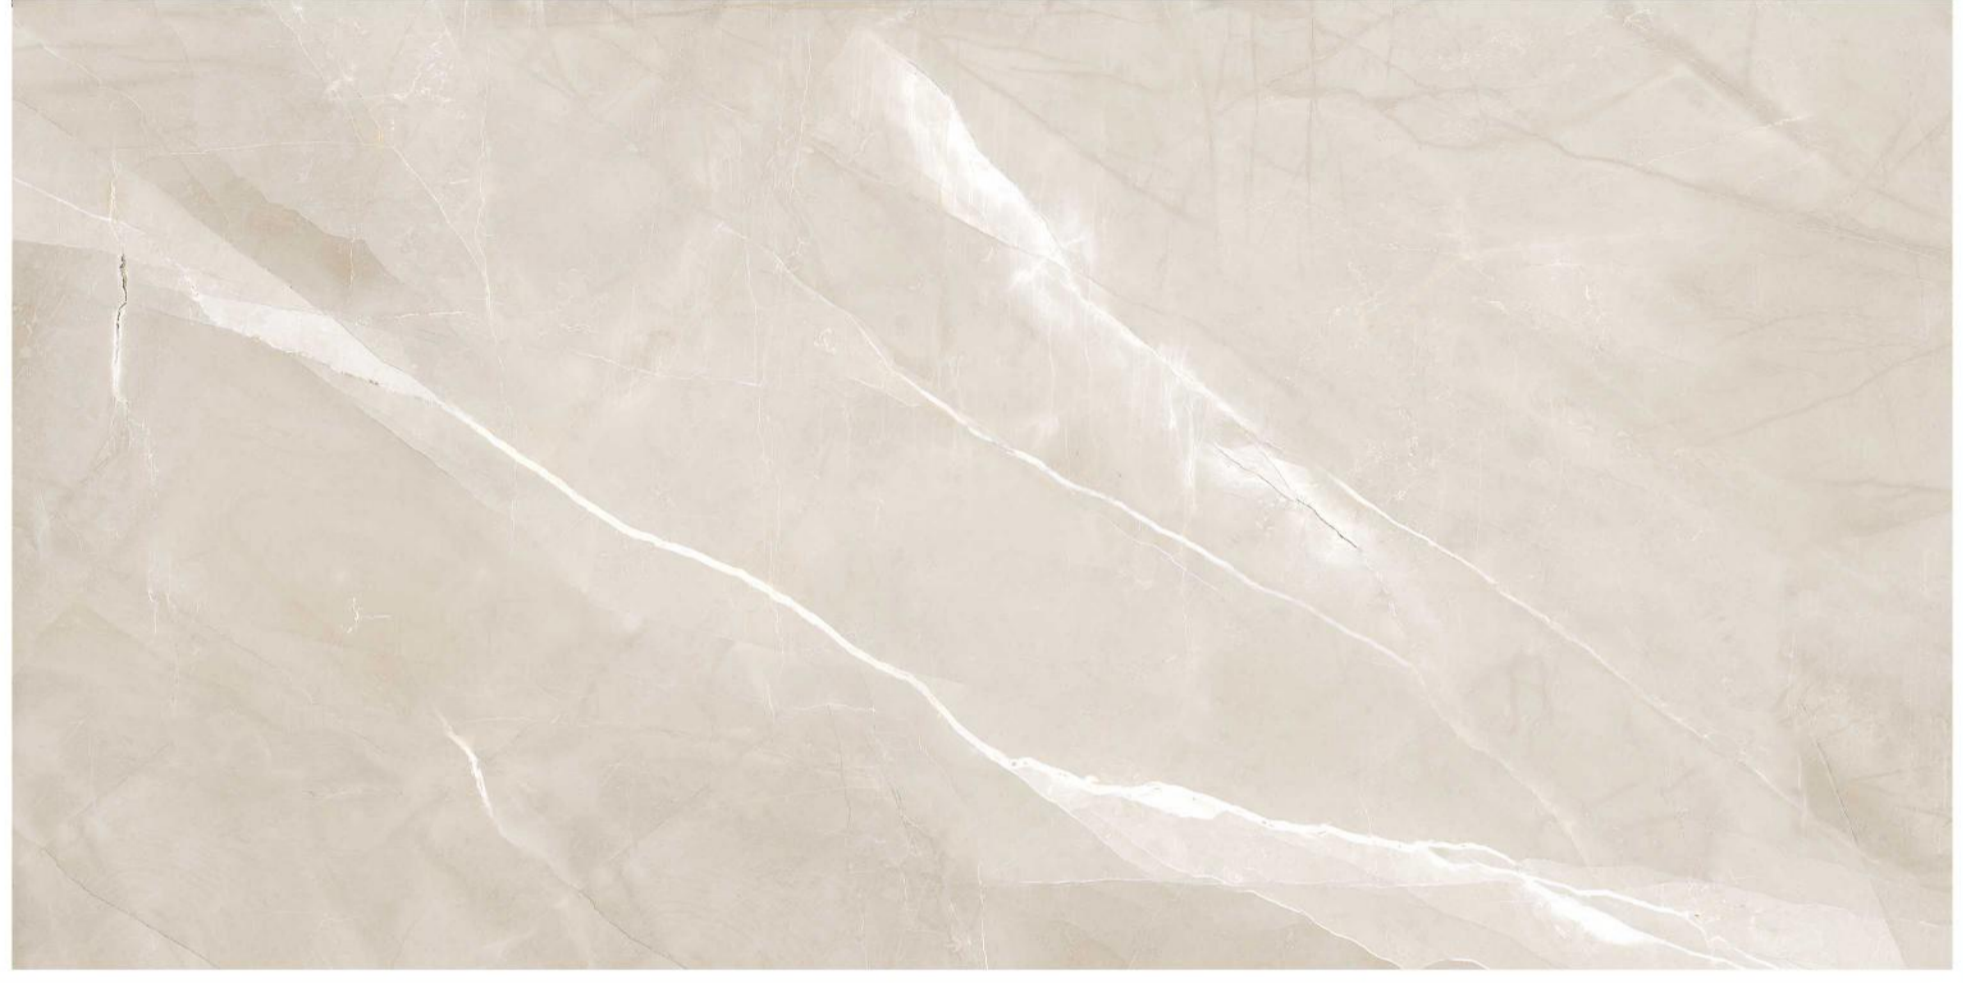

1200X  
600mm

1200X  
600mm

SURFACE : SUGAR EFFECT/SOFT MATT/GLAZED POLISHED  
CALACATTA SILVA

1200X  
600mm

SURFACE : GLAZED POLISHED  
PULPIS CREAM

PULPIS BROWN

1200X  
600mm

FLOOR