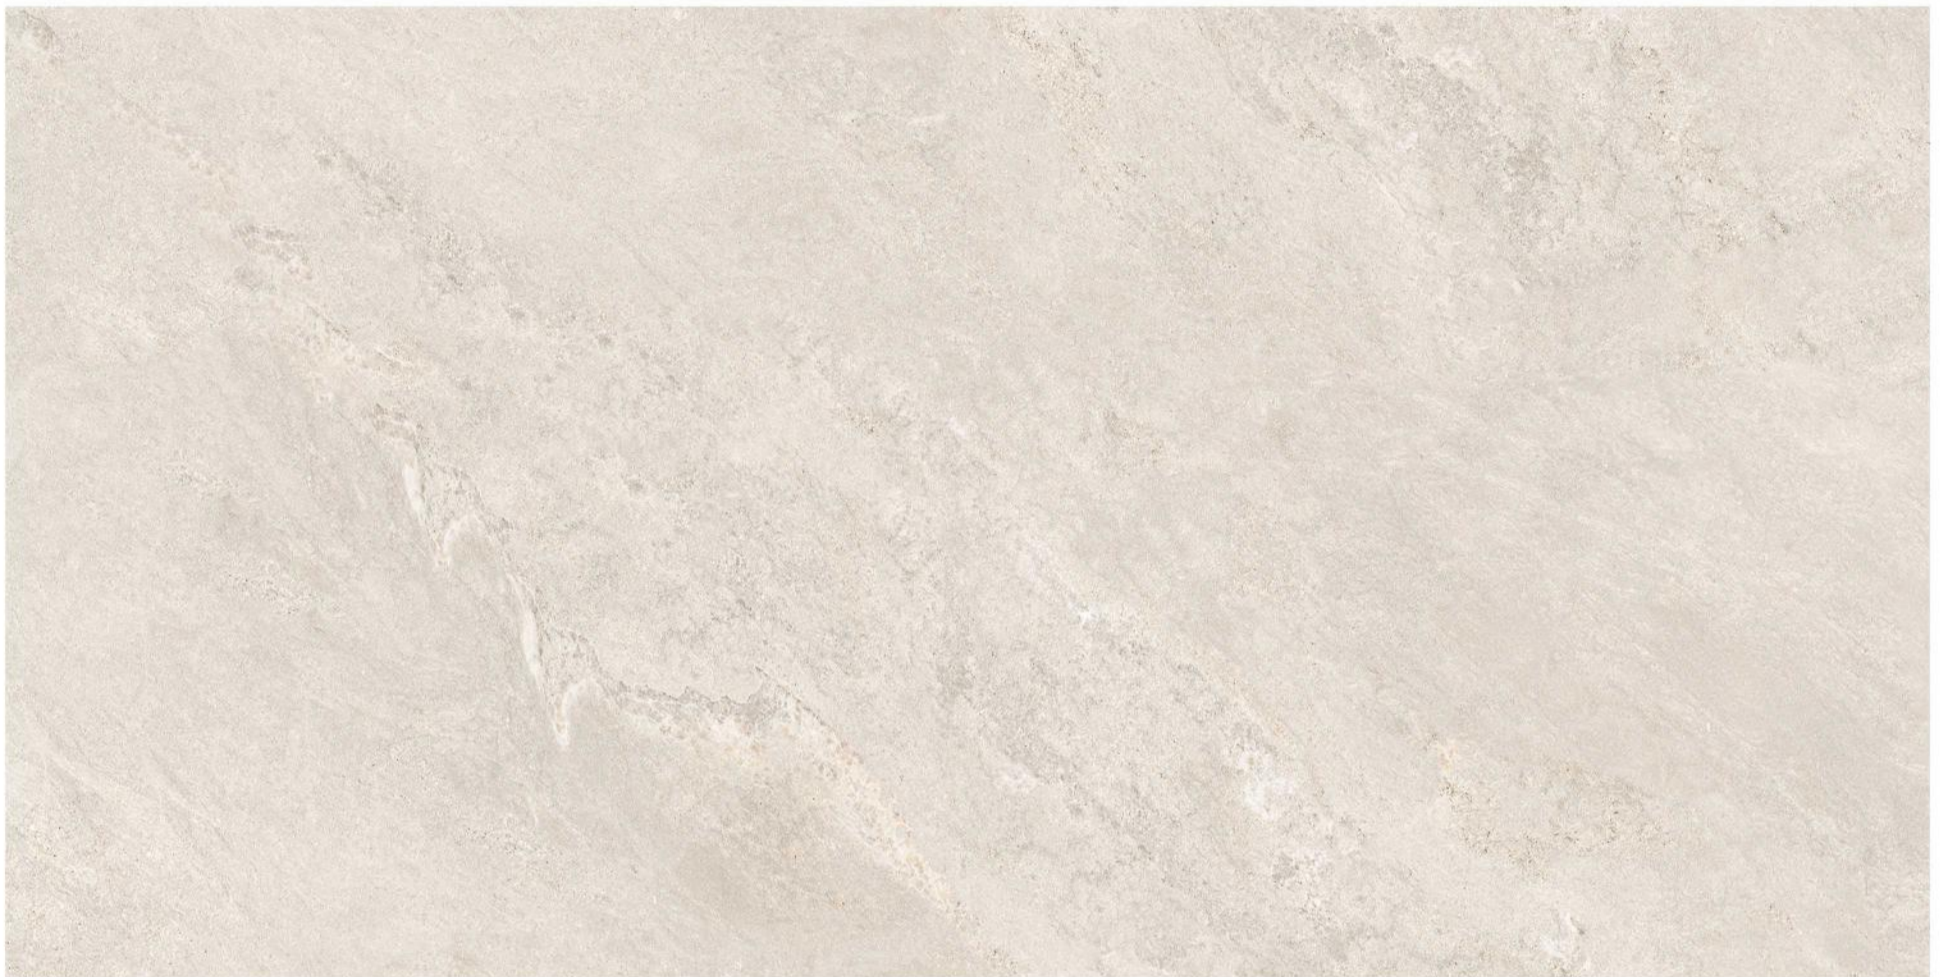

1200X  
600mm

FLOOR

WALL

DIGITAL  
PRINTING

PORCELAIN

RECTIFIED

SURFACE : HARD MATT  
BALTIC CREAM

BALTIC BROWN