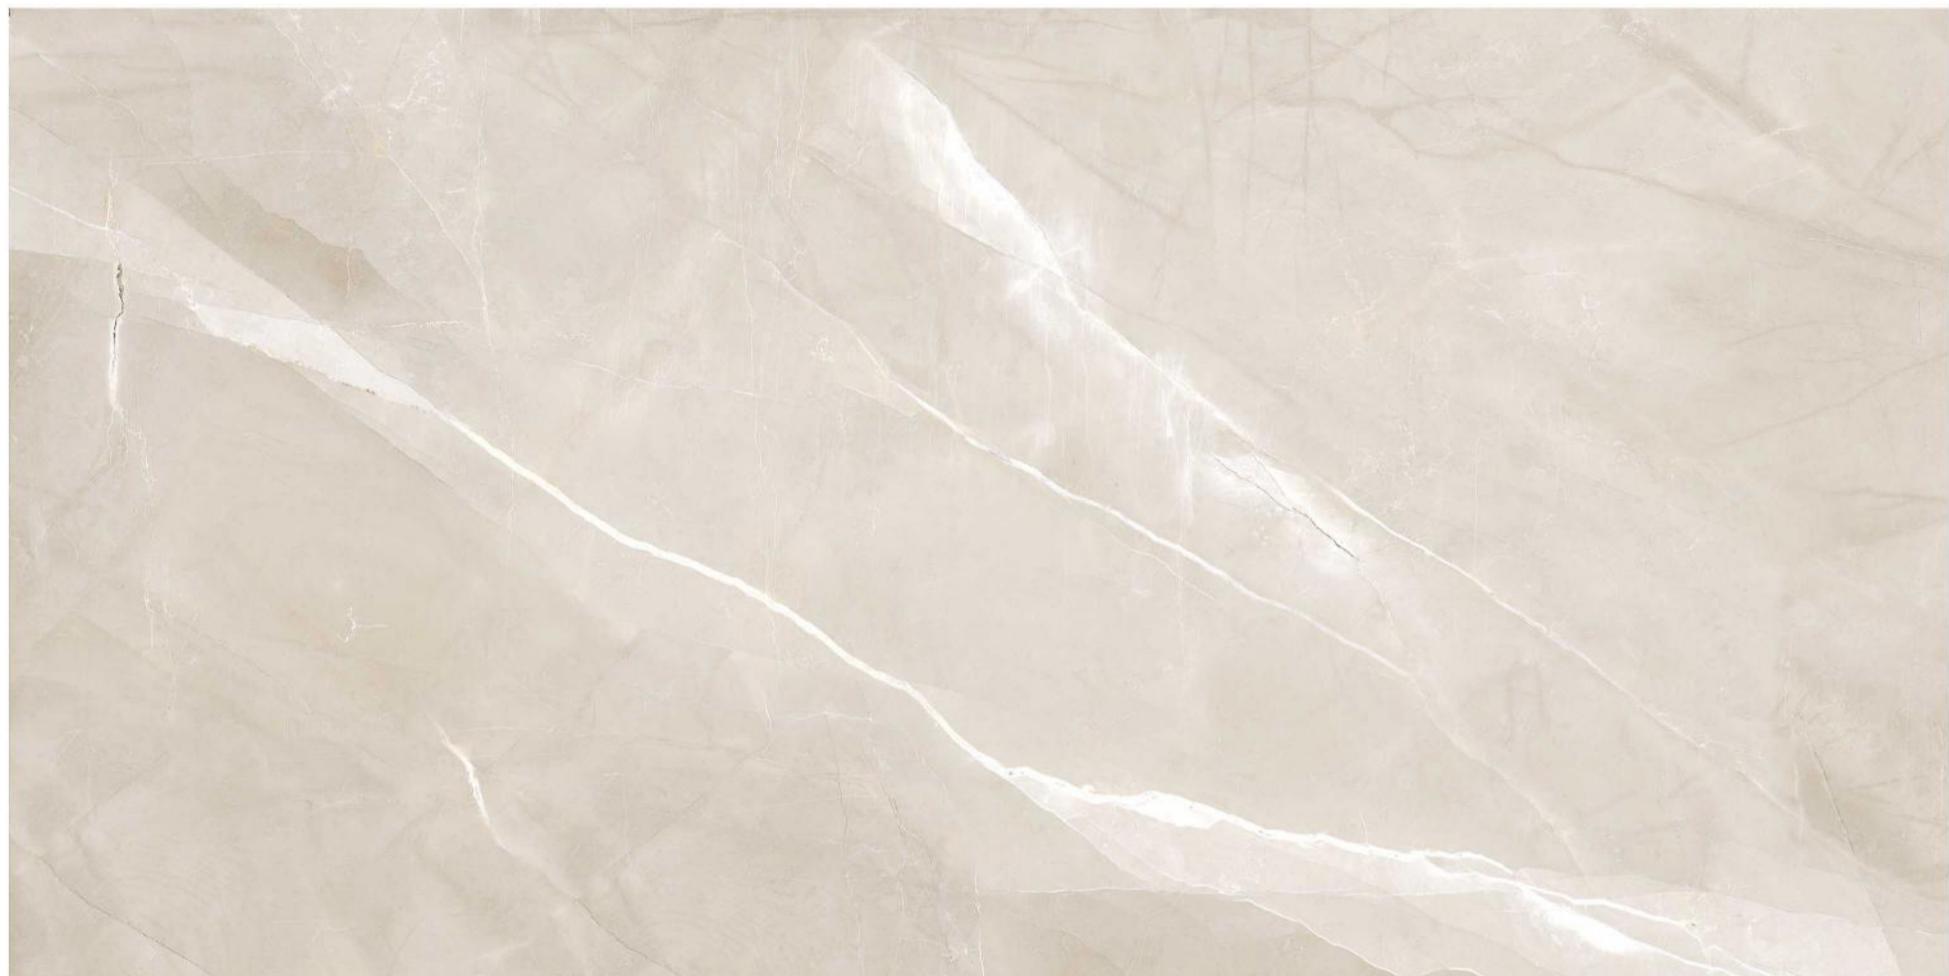

1200X
600mm

FLOOR

WALL

DIGITAL
PRINTING

PORCELAIN

RECTIFIED

SURFACE : GLAZED POLISHED
PULPIS CREAM

ELARIA BLUE