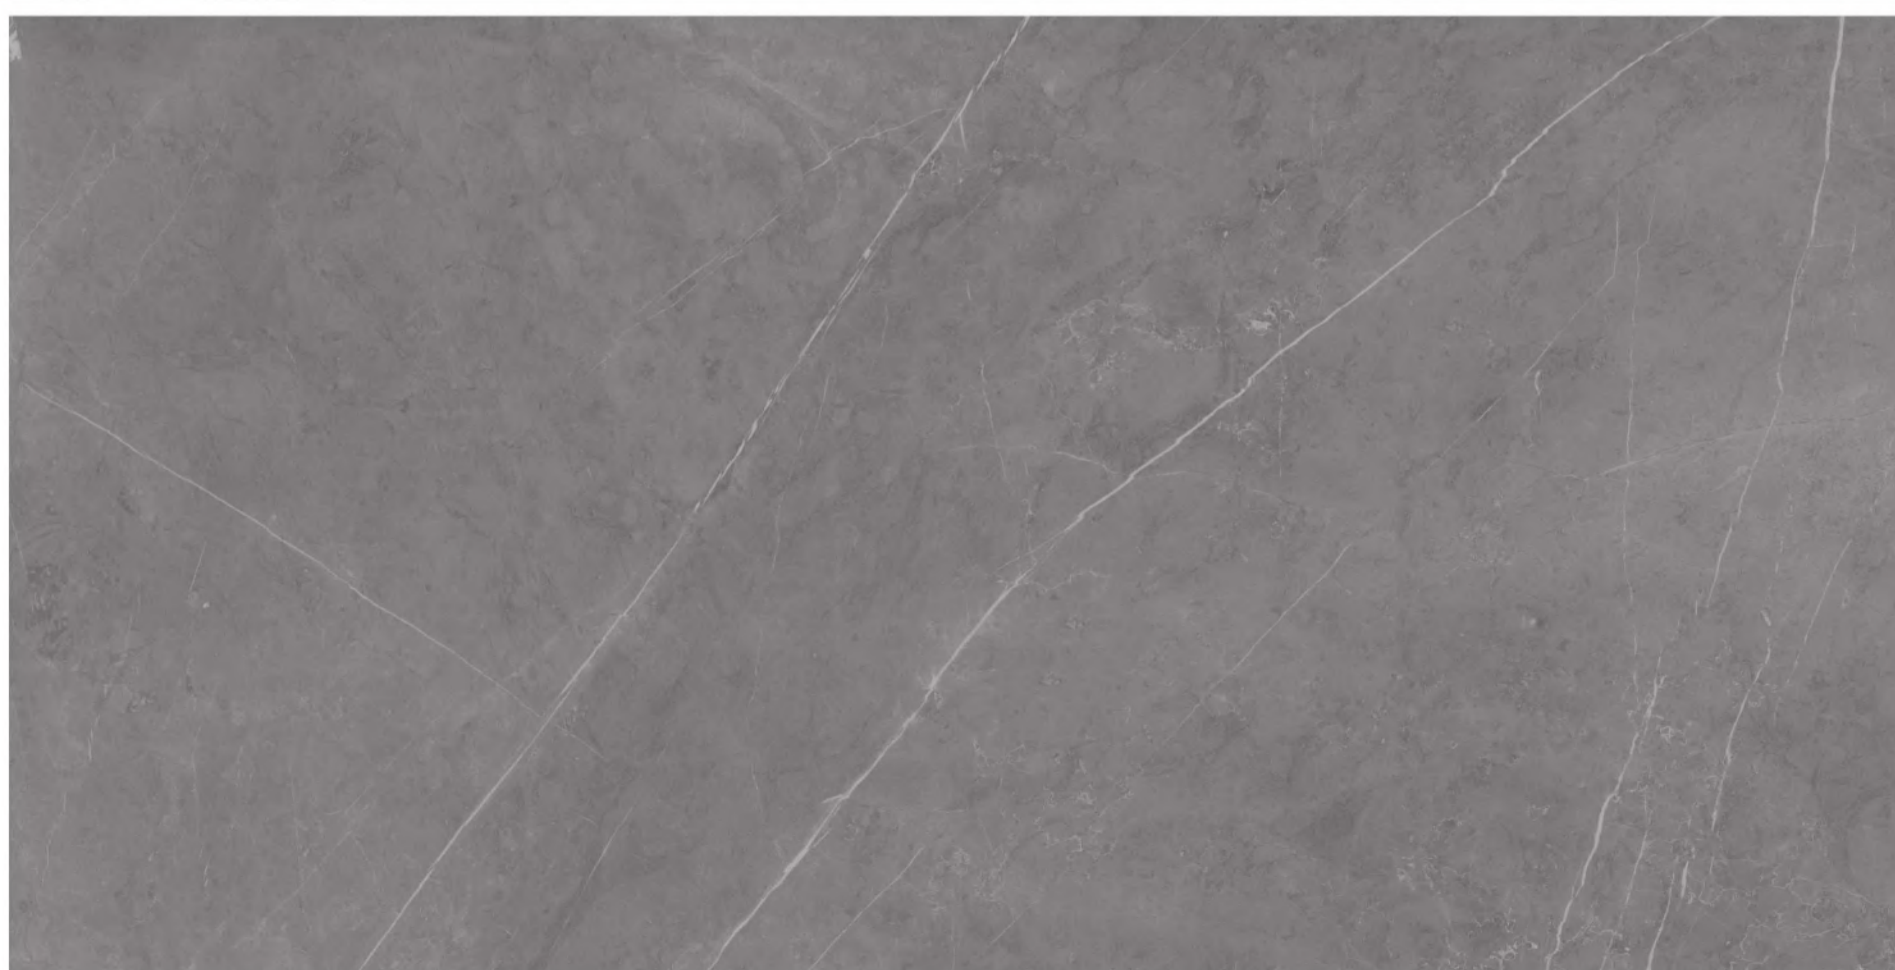

1200X
600mm

SURFACE : HARD MATT/LAPPATO
LASHOTOR LIGHT GREY

LASHOTOR DARK GREY