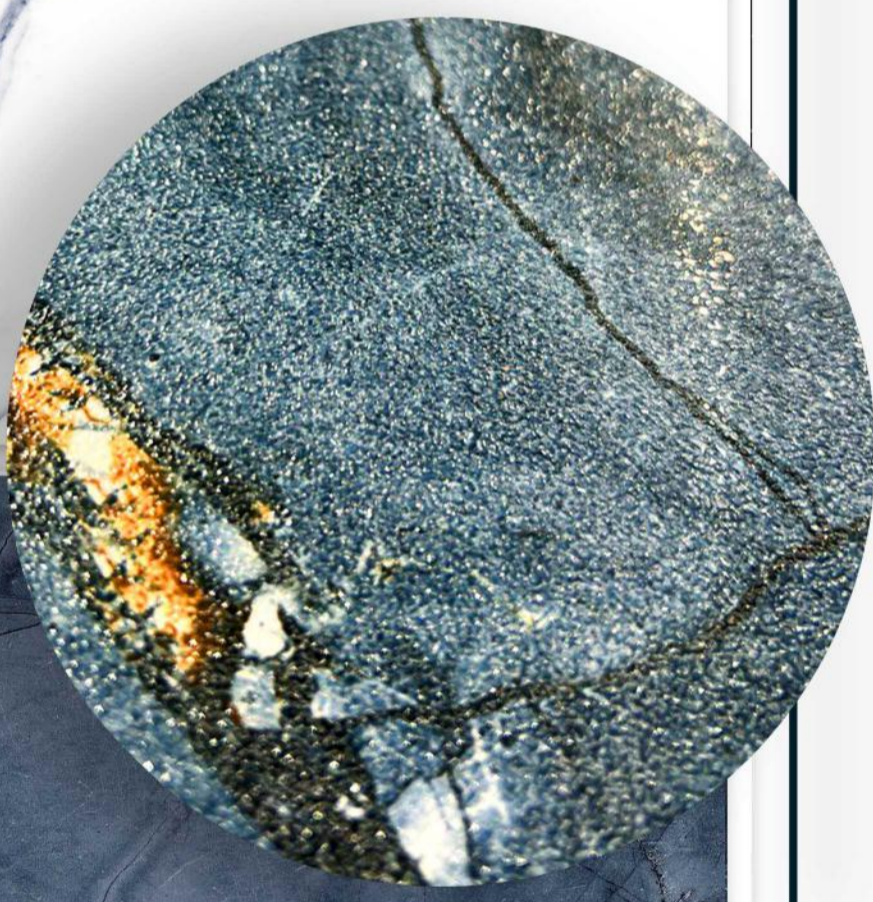

1200X
600mm

1200X
600mm

SURFACE : SUGAR EFFECT
CALACATTA BLUE

EMOTION BLUE