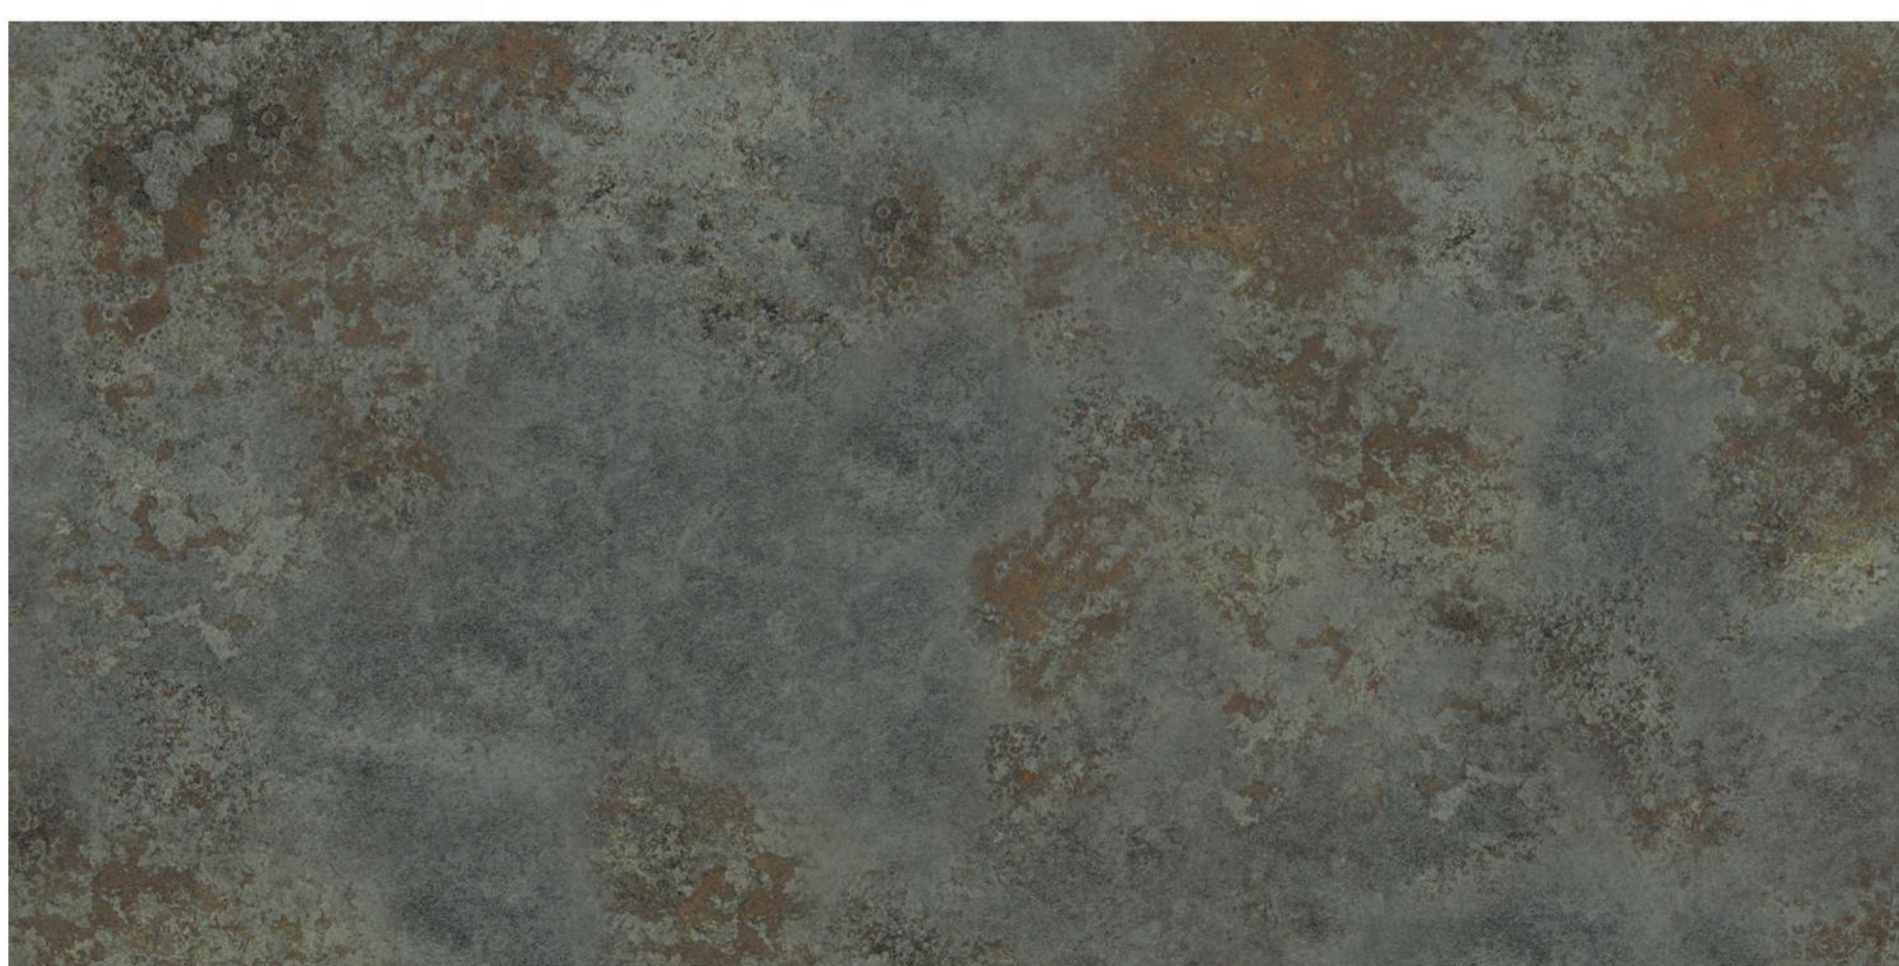

RECTIFIED

SURFACE : HARD MATT  
MARBONITE LIGHT GREY

MARBONITE GREY

1200X  
600mm

SURFACE : HARD MATT  
OXIDO

1200X  
600mm

SURFACE : HARD MATT  
STONETECH GREY

STONETECH LIGHT GREY