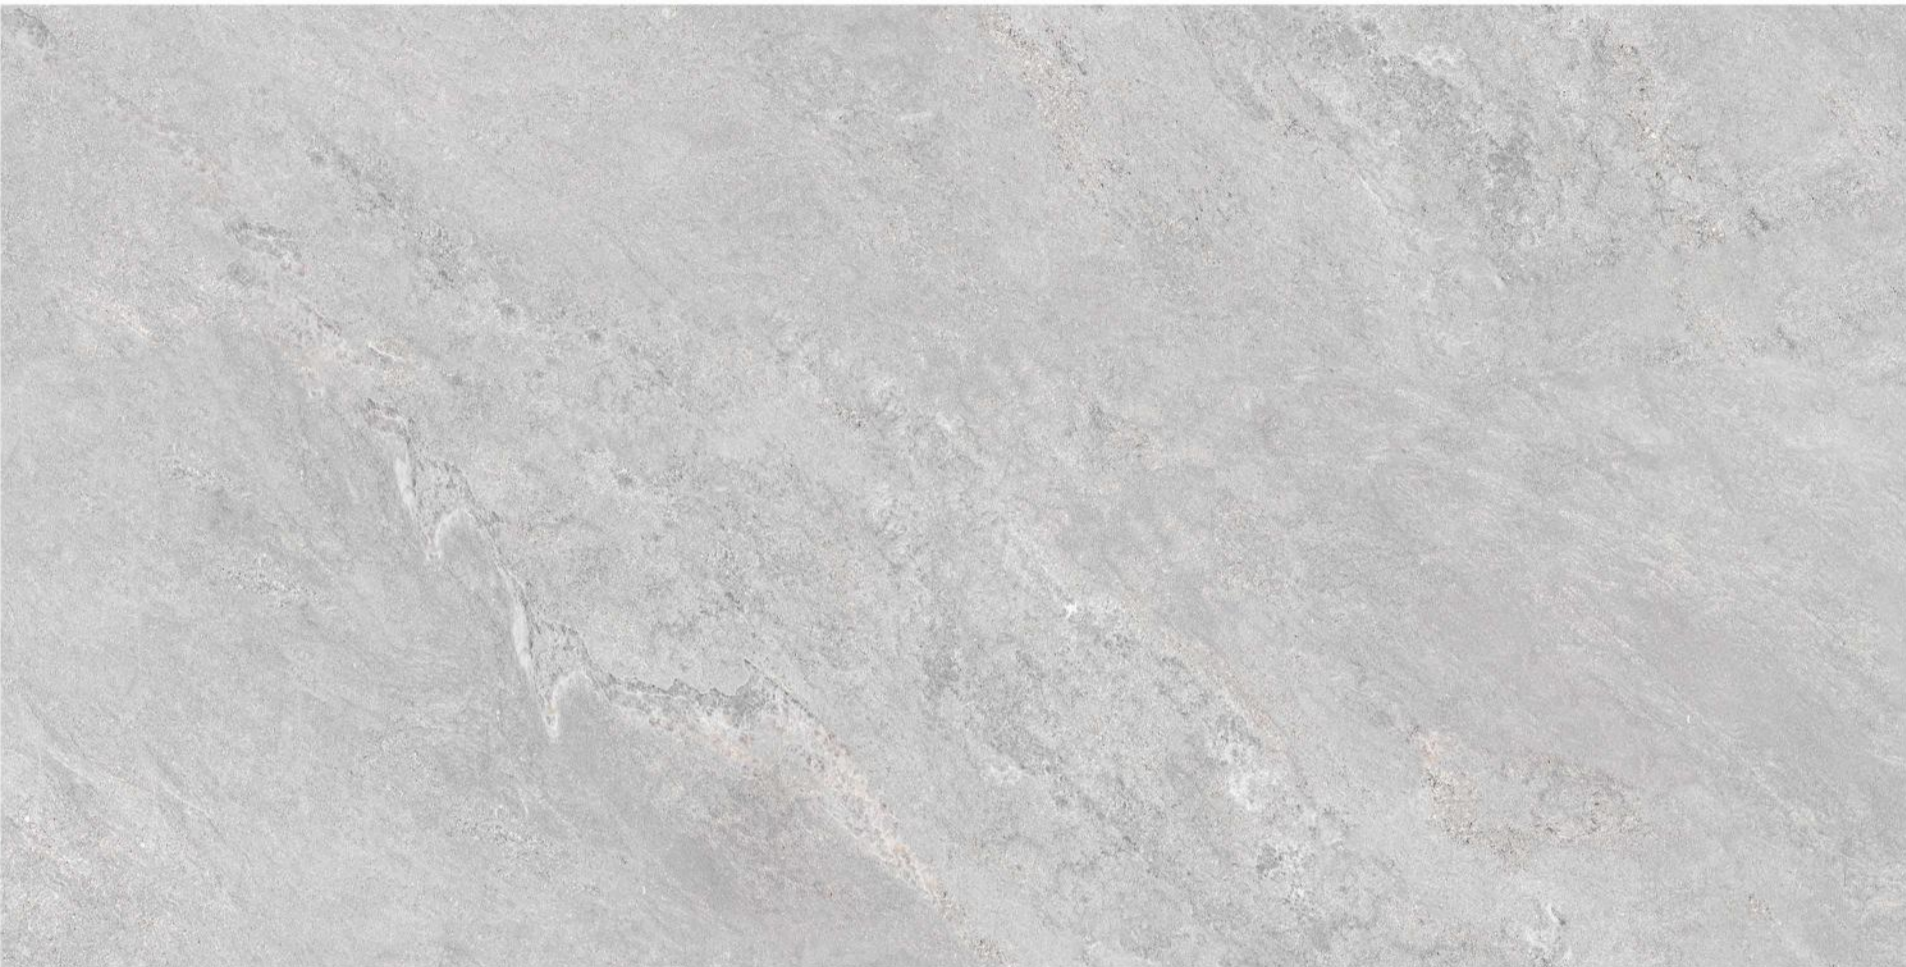

1200X
600mm

SURFACE : HARD MATT
BALTIC LIGHT GREY

BALTIC GREY