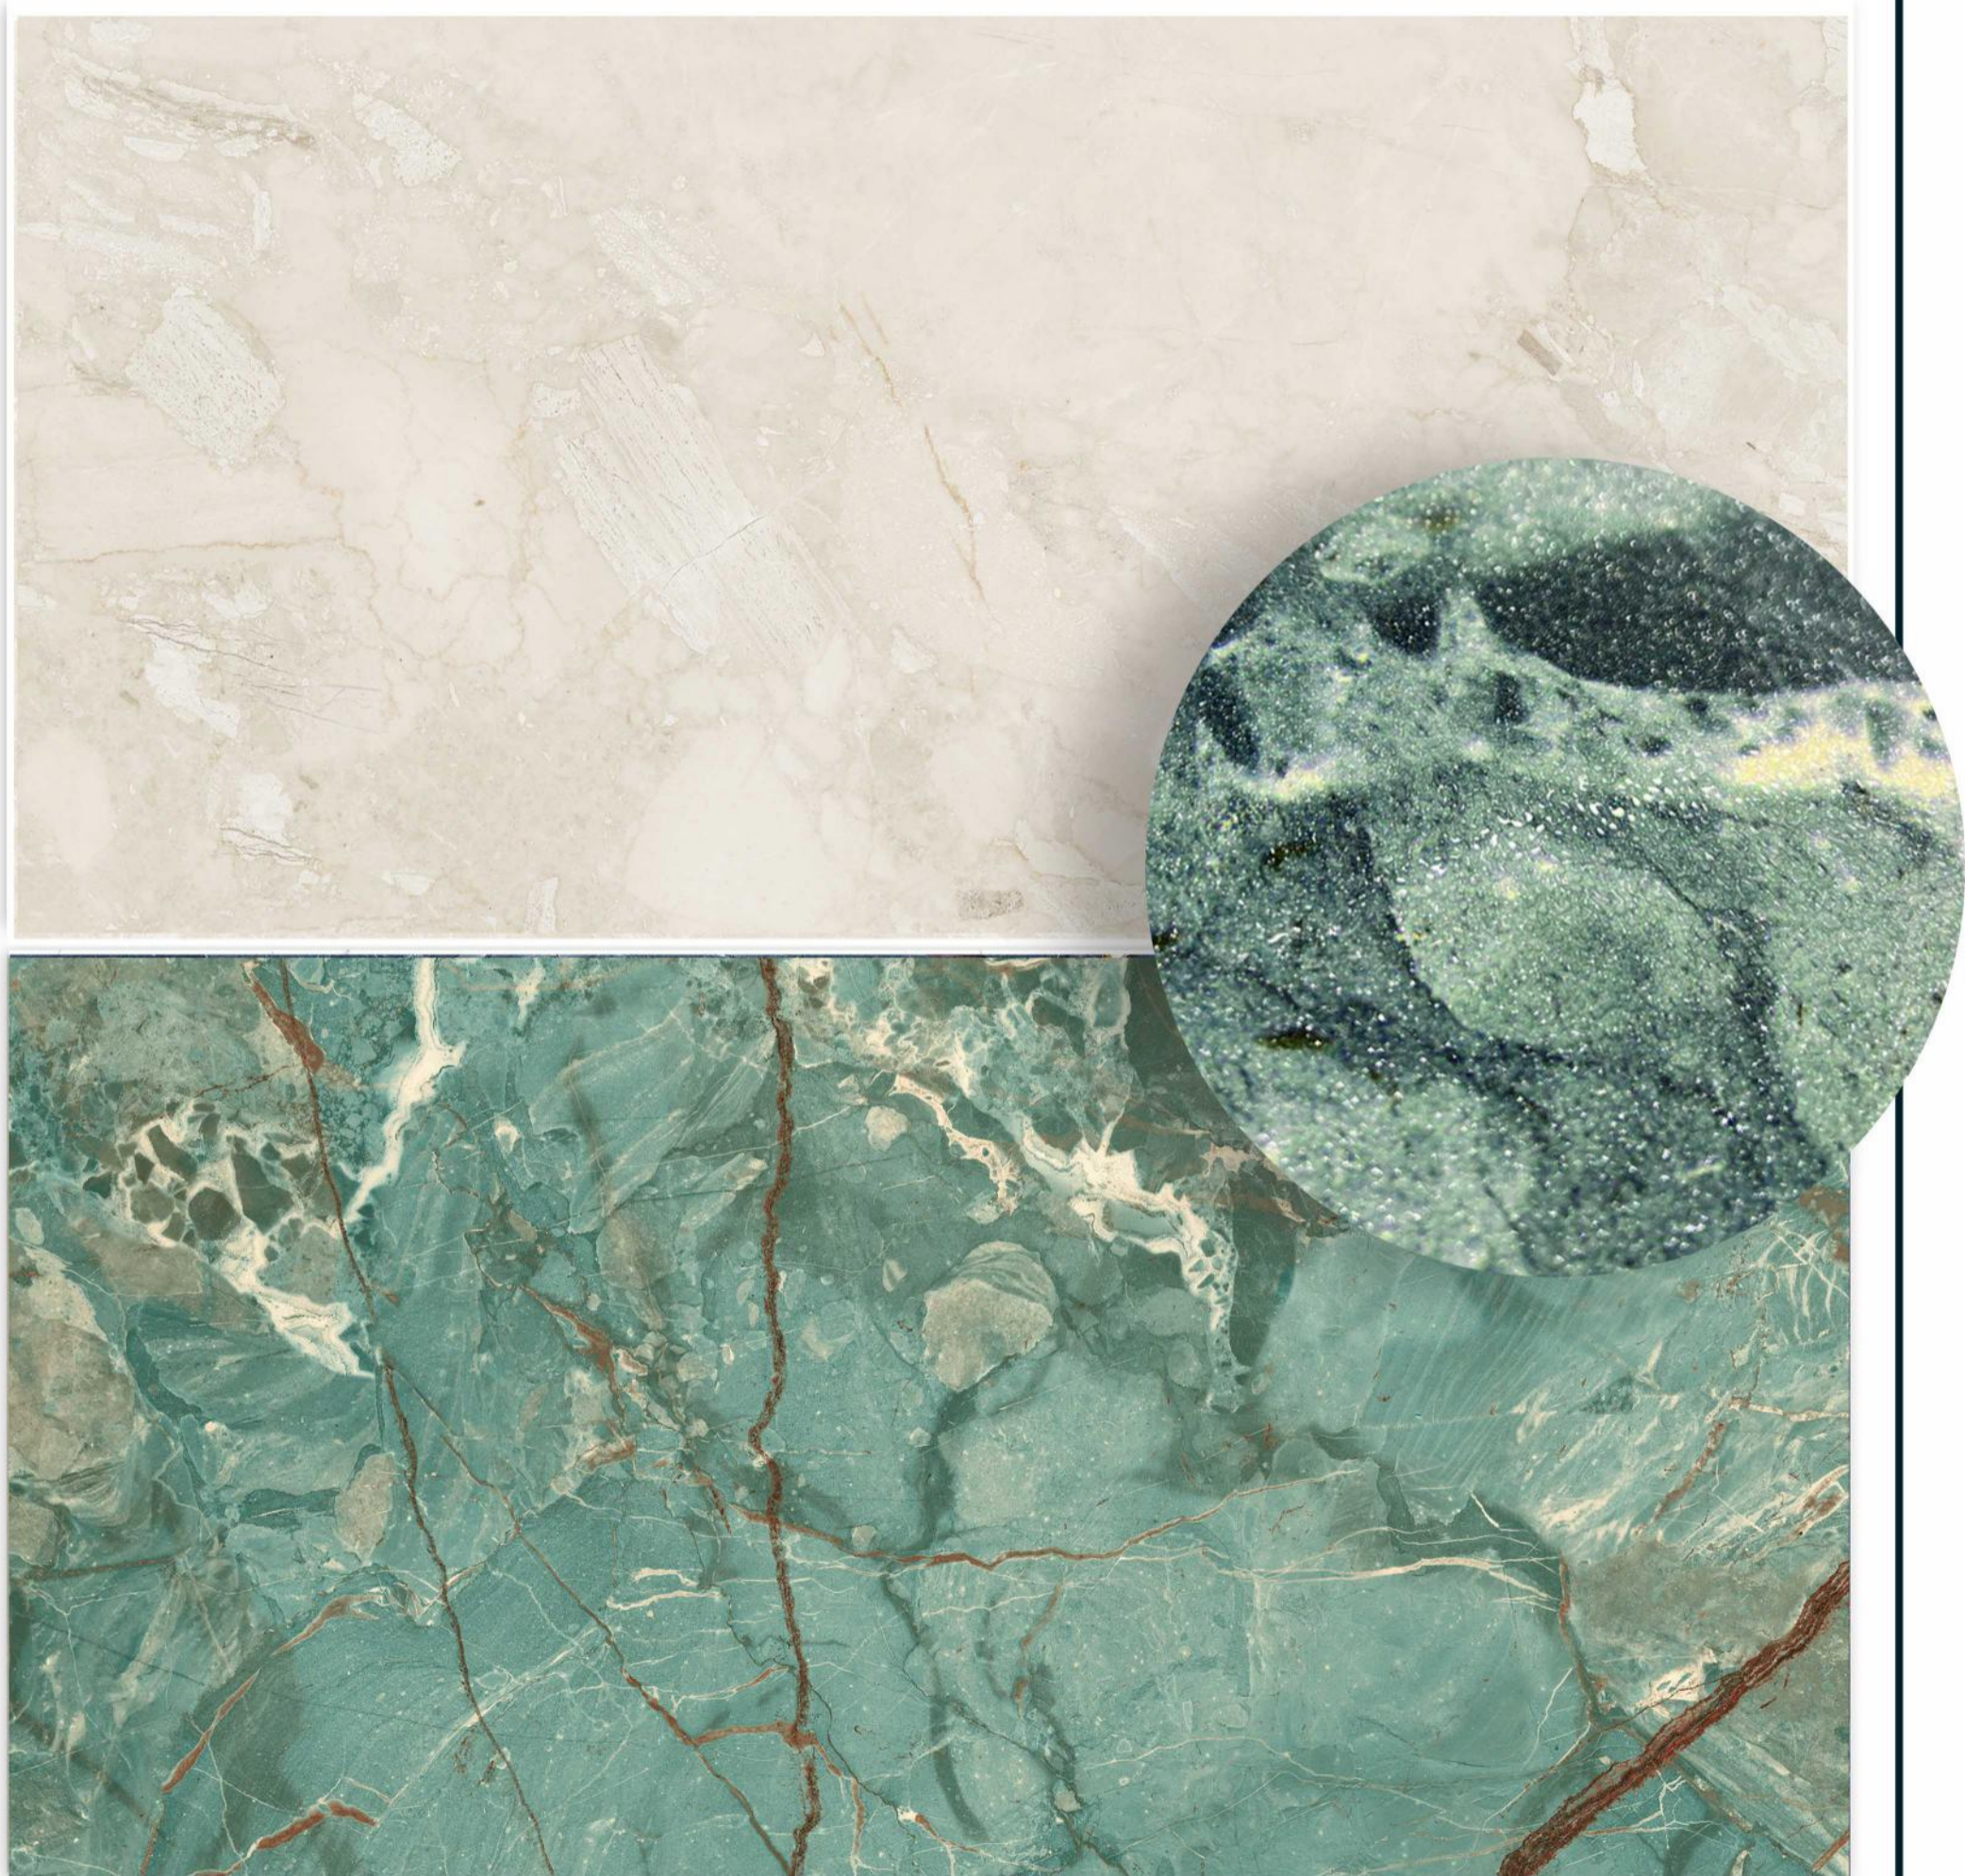

FLOOR

WALL

DIGITAL  
PRINTING

PORCELAIN

RECTIFIED

SURFACE : SUGAR EFFECT  
ROCKSTONE

ANJELA GREEN

1200X  
600mm