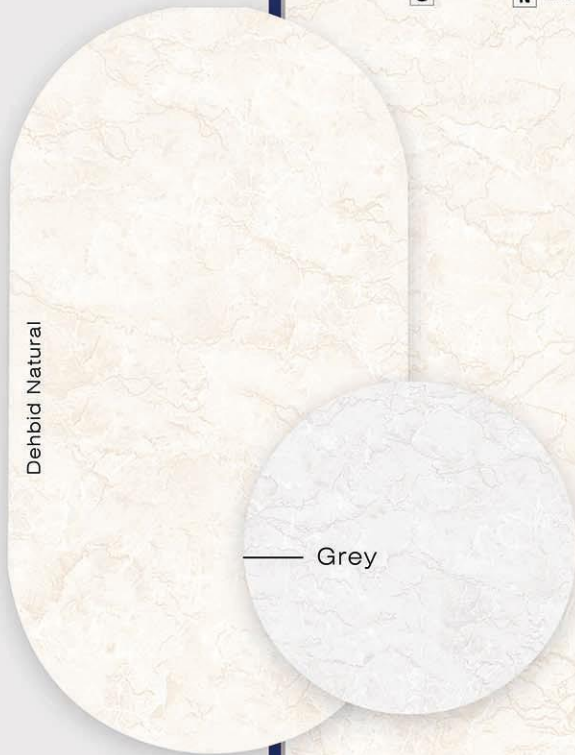

# Calacatta Silva

Porcelain tile

80\*80cm

Calacatta Silva

Gold

# Dehbid Natural

Porcelain tile

80\*80cm

Floor Tile

Porcelain Tile

Glazed Polished

Nano/Technology

Dehbid Natural

Grey