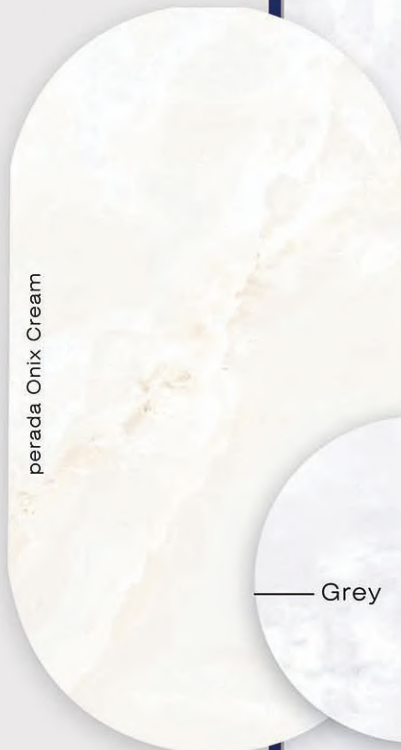

# Perada Onix

Porcelain tile

80\*80cm

Floor Tile

Glazed Polished

Porcelain Tile

Nano/Technology

perada Onix Cream

Grey

Perada Onix

Porcelain tile+80\*80cm+polished surface

Perada Onix

PAMESA

Porcelain tile

80\*80cm

Grey