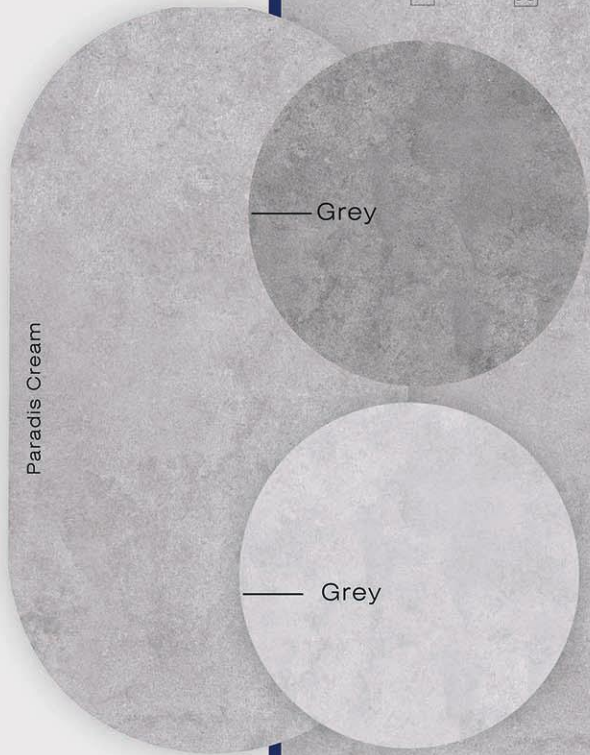

# Dinaco

Porcelain tile

80\*80cm

LP

LAPPATO

Floor tile

PL

Porcelain tile

G

Glass Polished

HM

Hard Matt

Dinaco Grey

Light Grey

Anteracite

# Pelatino

Porcelain tile

80\*80cm

Paradis Cream

Ironoxide

Porcelain tile

80\*80cm

**PL** Porcelain tile  
**N** Non-slip  
**SG** Stain resistant  
**LP** Low porosity

— Brown