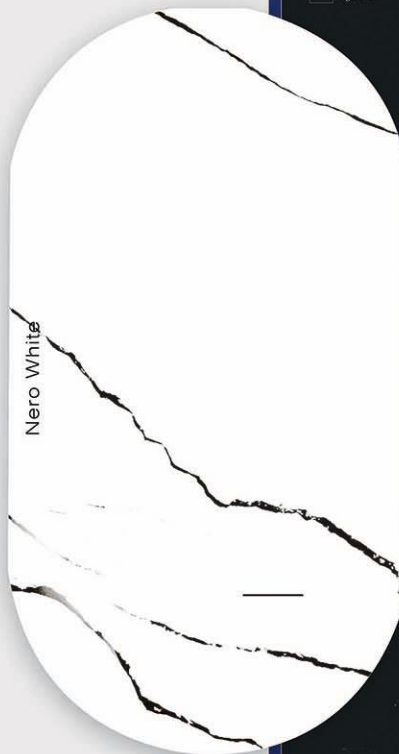

Calacatta nova

Grey

# Atashkuh

Porcelain tile

80\*80cm

Atashkuh Cream

Grey

Nero

Porcelain tile

80\*80cm