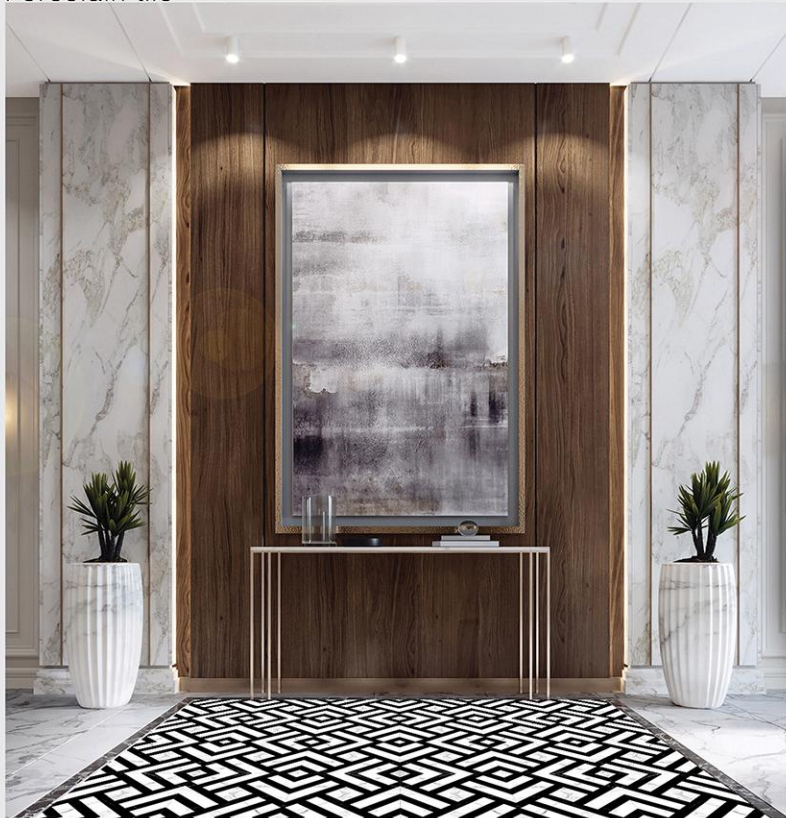

# Marbonite

Porcelain tile

80\*80cm

Marbonite Grey

light Grey

Zabra | Hand Made

Porcelain tile

80\*80cm