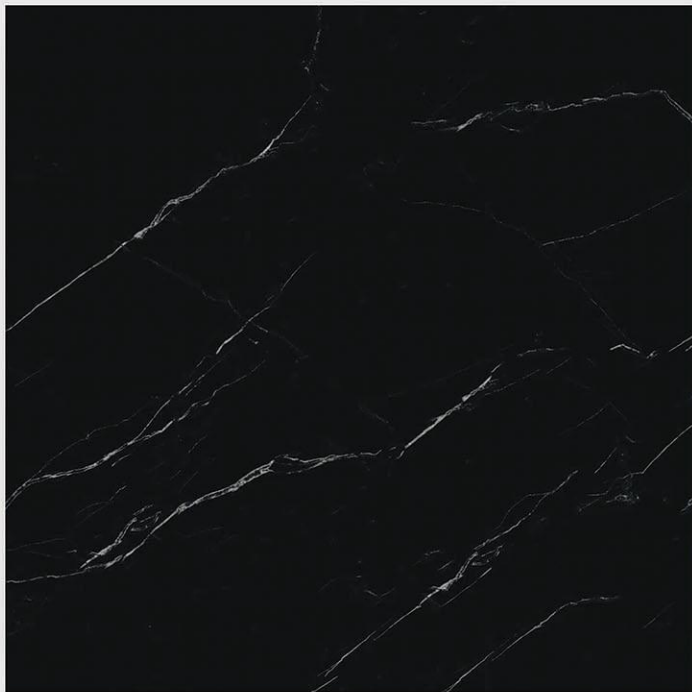

# Lina Black

Porcelain tile

80\*80cm

SG SUGAR EFFECT

FT Floor Tile

PL Porcelain Tile

G Glazed Polished

N NanoTechnology