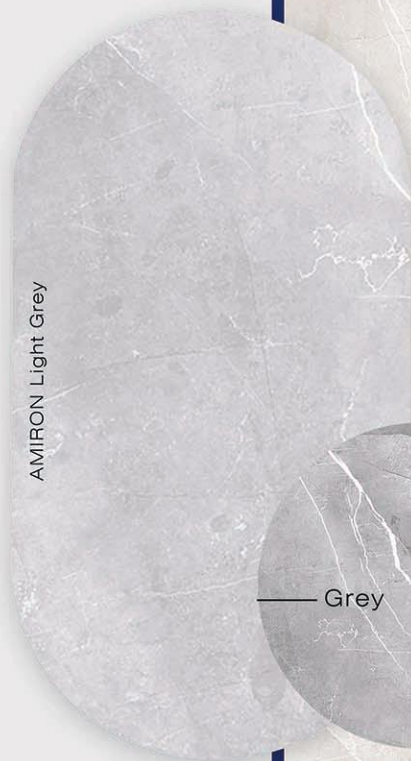

## Sugar Effect

## Hand Made

# AMIRON Grey

Porcelain tile

80\*80cm

AMIRON Light Grey

Grey

Cream

Amiron LIGHT grey

Porcelain tile+80\*80cm+polished surface