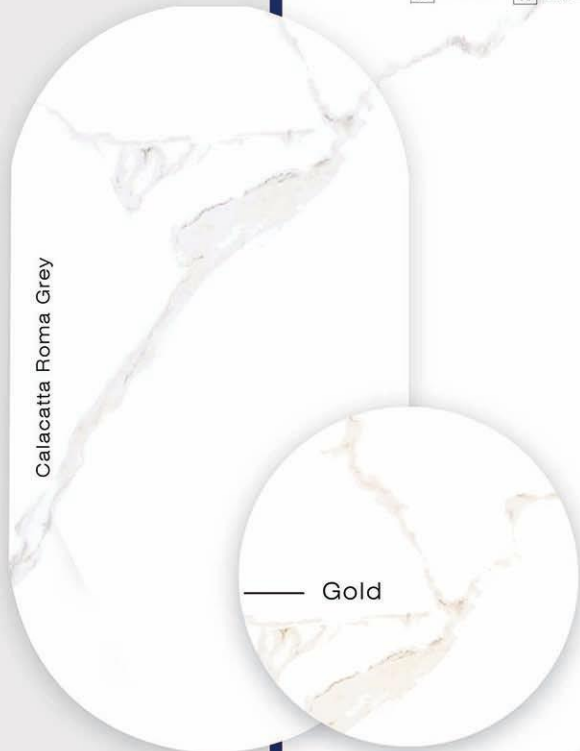

# Calacatta Roma

Porcelain tile

80\*80cm

SG

SUGAR EFFECT

Floor Tile

PL

Porcelain Tile

G

Glazed Polished

N

Nano/Technology

Calacatta Roma Grey

Gold

# Lina Black

Porcelain tile

80\*80cm

SG SUGAR EFFECT

FT Floor Tile

PL Porcelain Tile

G Glazed Polished

N NanoTechnology