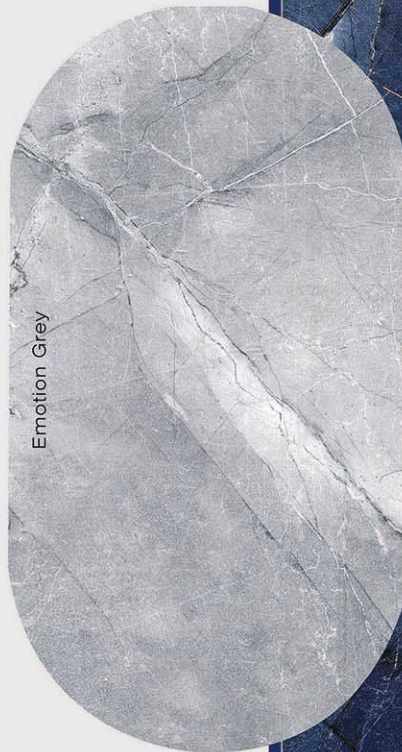

Emotion

Porcelain tile

Emotion Grey

80*80cm

SG

Super Porcelain

Floor tile

PL

Porcelain tile

G

Glassed Polished

N

Nano Technology