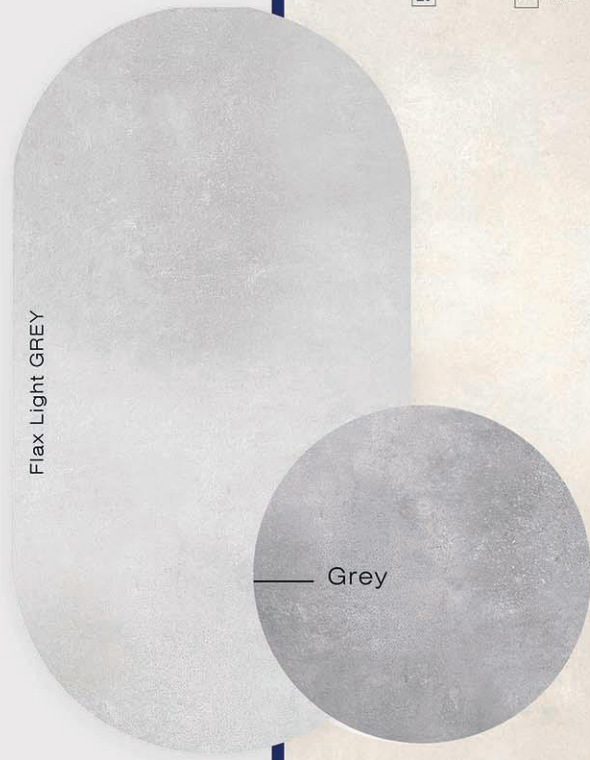

LAPPATO

HARD MATT

Flax

Porcelain tile

80\*80cm

Flax Light GREY

Grey