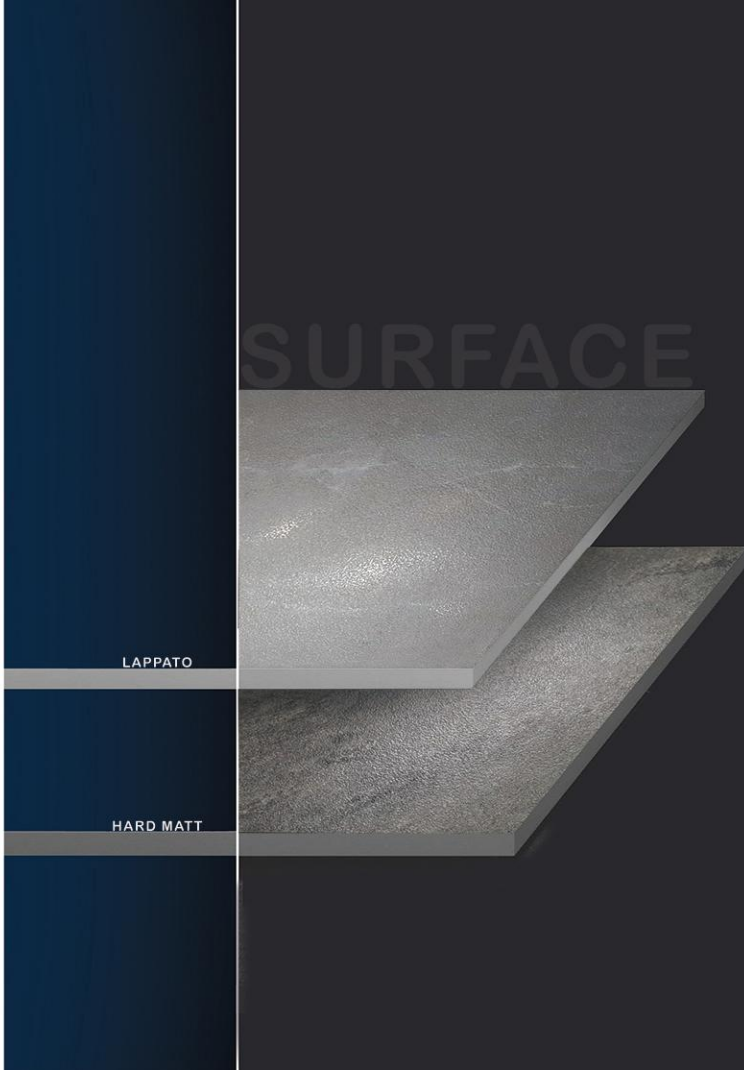

Hard Matt

Lappato

SURFACE

LAPPATO

HARD MATT